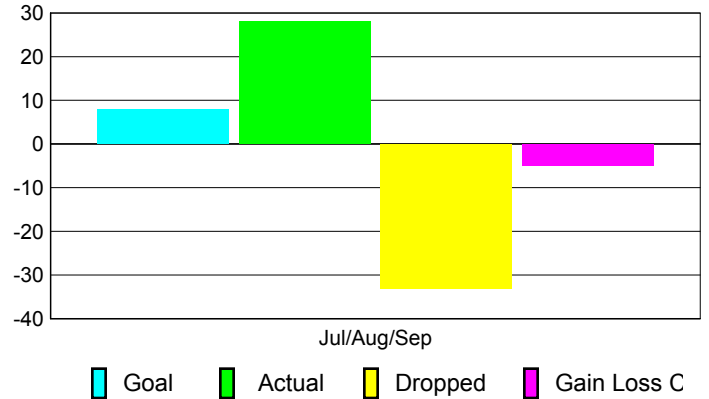

Membership Results 2010-2011

Goal, New, Dropped, Gain/Loss